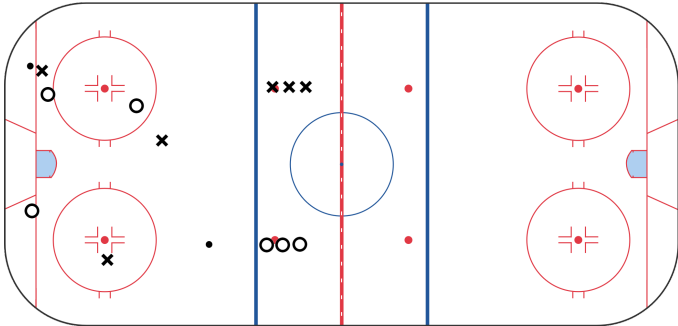

## Shooter

0 mins

3 vs 3/4 vs 4 in zone

Each team must have 1 player stay in the offensive circle at all times

If that player leaves the circle he must be replaced

Shots on net can only come from offensive circle

## Pressure Pressure Pressure

0 mins

On whistle all six players follow routes shown above

X's are retrieving for breakouts and O's are forechecking

Play 3v3 from there

## Continuous 5v5

0 mins

X's attack O's 5v5

When O transition puck they can outlet to next line of O at far end

New line of O now attack X who transition to defend