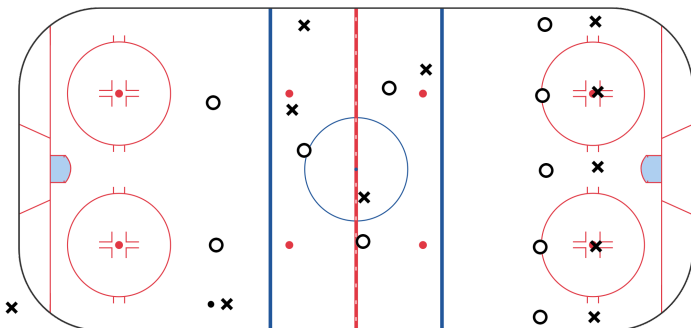

## Shooter

0 mins

3 vs 3/4 vs 4 in zone

Each team must have 1 player stay in the offensive circle at all times

If that player leaves the circle he must be replaced

Shots on net can only come from offensive circle

## Pressure Pressure Pressure

0 mins

On whistle all six players follow routes shown above

X's are retrieving for breakouts and O's are forechecking

Play 3v3 from there

## Continuous 5v5

0 mins

X's attack O's 5v5

When O transition puck they can outlet to next line of O at far end

New line of O now attack X who transition to defend