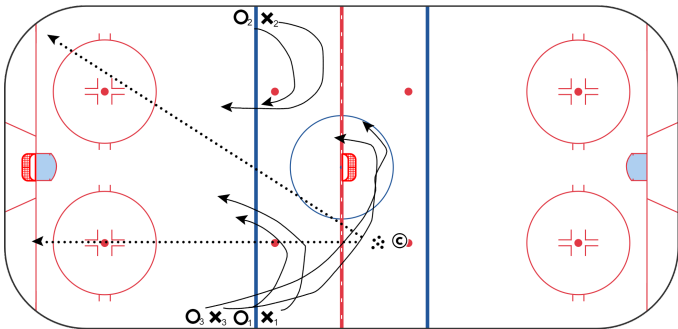

## Shooter

0 mins

3 vs 3/4 vs 4 in zone

Each team must have 1 player stay in the offensive circle at all times

If that player leaves the circle he must be replaced

Shots on net can only come from offensive circle

## Pressure Pressure Pressure

0 mins

On whistle all six players follow routes shown above

X's are retrieving for breakouts and O's are forechecking

Play 3v3 from there

## Continuous 5v5

0 mins

X's attack O's 5v5

When O transition puck they can outlet to next line of O at far end

New line of O now attack X who transition to defend