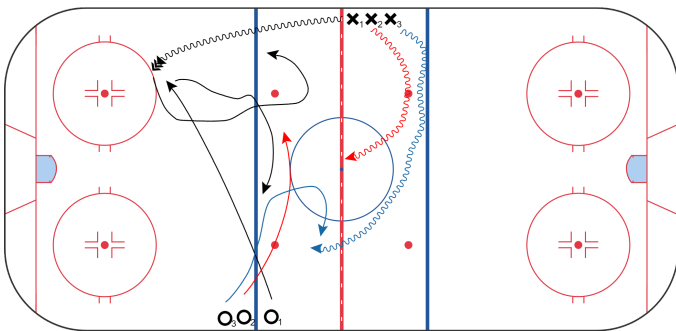

3v3v3

0 mins

Player leaving line with puck must initiate with movement towards the net

X attack 3v0 with urgency (black)

On whistle O attacks 3v3 vs X who transition to defend (blue)

On Whistle next set of X attack O 3v3 (red)

Tag Up: 1v1/2v2/3v3

0 mins

On Whistle X1 attack net, O1 chase and angle

On Whistle, X2 jumps out with puck as X1 tags up on-side...play 2v2 against O1 + O2

On Whistle, X3 jumps out with puck as X1 + X2 tags up on-side....play 3v3 against O1 + O2 + O3

Continuous 3v3

0 mins

On Whistle O attacks X 3v3

On Turnover X outlet to next line of X...they attack the O to play 3v3