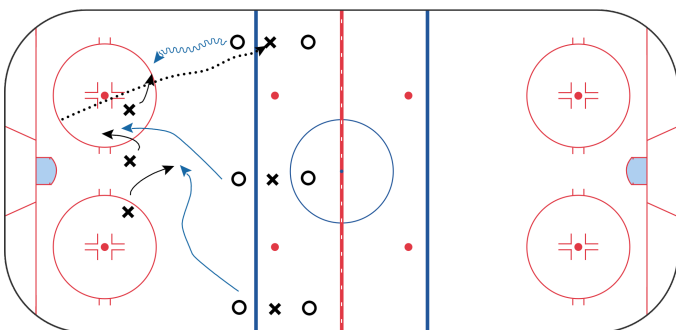

3v3v3

0 mins

Player leaving line with puck must initiate with movement towards the net

X attack 3v0 with urgency (black)

On whistle O attacks 3v3 vs X who transition to defend (blue)

On Whistle next set of X attack O 3v3 (red)

Tag Up: 1v1/2v2/3v3

0 mins

On Whistle X1 attack net, O1 chase and angle

On Whistle, X2 jumps out with puck as X1 tags up on-side...play 2v2 against O1 + O2

On Whistle, X3 jumps out with puck as X1 + X2 tags up on-side....play 3v3 against O1 + O2 + O3

Continuous 3v3

0 mins

On Whistle O attacks X 3v3

On Turnover X outlet to next line of X...they attack the O to play 3v3