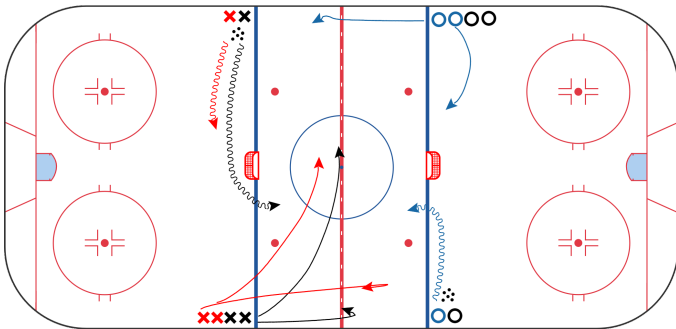

3v3v3

0 mins

Player leaving line with puck must initiate with movement towards the net

X attack 3v0 with urgency (black)

On whistle O attacks 3v3 vs X who transition to defend (blue)

On Whistle next set of X attack O 3v3 (red)

Tag Up: 1v1/2v2/3v3

0 mins

On Whistle X1 attack net, O1 chase and angle

On Whistle, X2 jumps out with puck as X1 tags up on-side...play 2v2 against O1 + O2

On Whistle, X3 jumps out with puck as X1 + X2 tags up on-side....play 3v3 against O1 + O2 + O3

Continuous 3v3

0 mins

On Whistle O attacks X 3v3

On Turnover X outlet to next line of X...they attack the O to play 3v3