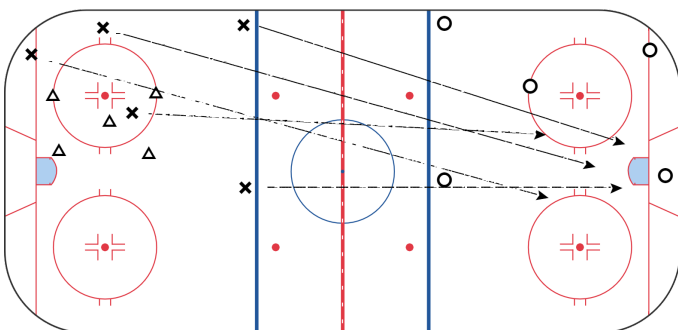

Shooter

10 mins

3 vs 3/4 vs 4 in zone

Each team must have 1 player stay in the offensive circle at all times

If that player leaves the circle he must be replaced

Shots on net can only come from offensive circle

5v5 In Zone

10 mins

Offense Defense Off

10 mins

X plays on offense

On whistle retreat to defend against O

Situational 3 Puck from FO

0 mins