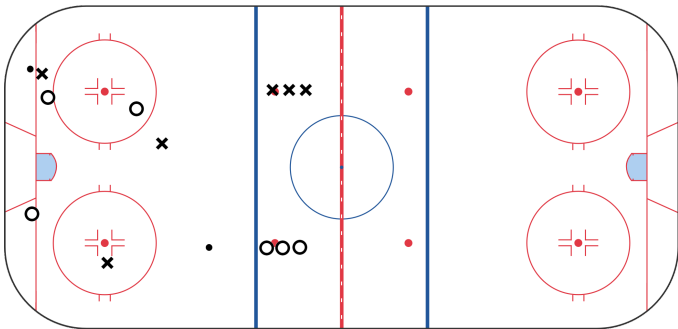

Shooter

10 mins

3 vs 3/4 vs 4 in zone

Each team must have 1 player stay in the offensive circle at all times

If that player leaves the circle he must be replaced

Shots on net can only come from offensive circle

5v5 In Zone

10 mins

Offense Defense Off

10 mins

X plays on offense

On whistle retreat to defend against O

Situational 3 Puck from FO

0 mins