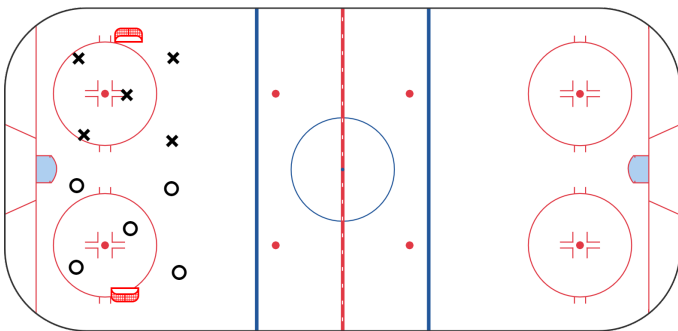

Shooter

10 mins

3 vs 3/4 vs 4 in zone

Each team must have 1 player stay in the offensive circle at all times

If that player leaves the circle he must be replaced

Shots on net can only come from offensive circle

5v5 In Zone

10 mins

Offense Defense Off

10 mins

X plays on offense

On whistle retreat to defend against O

Situational 3 Puck from FO

0 mins