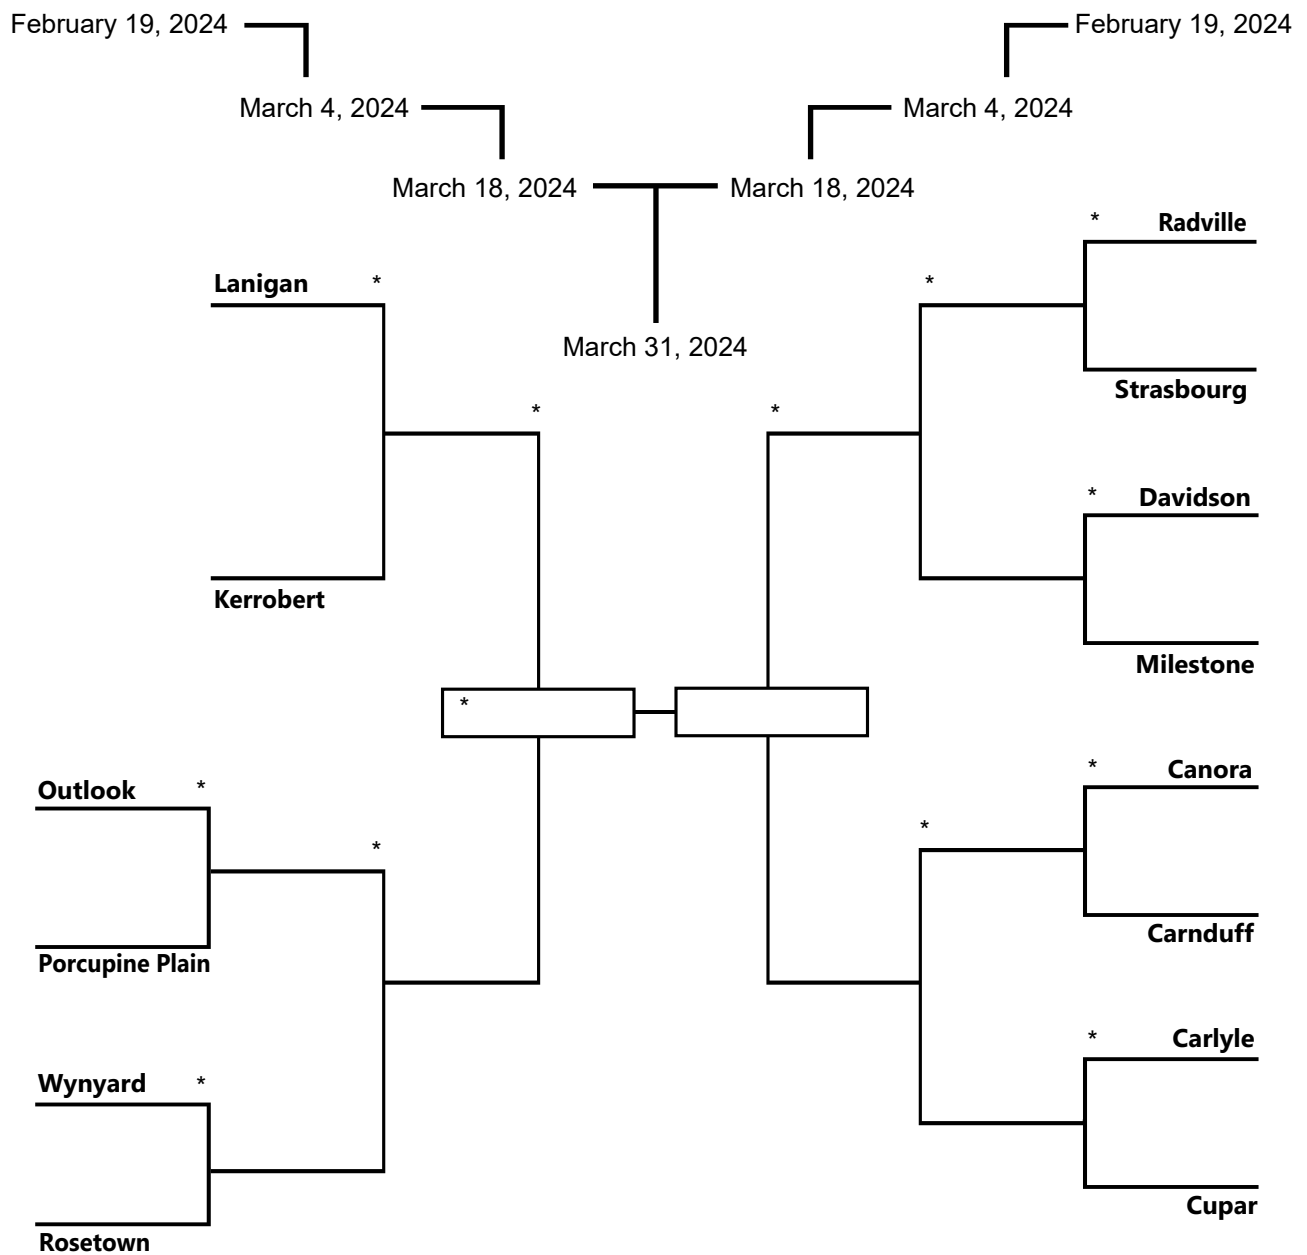

# PROVINCIAL PLAYOFFS

## HOCKEY SASKATCHEWAN 14 Team Draw

Division: UNDER-18

Category: C

Completed By

\* - DENOTES HOME ICE