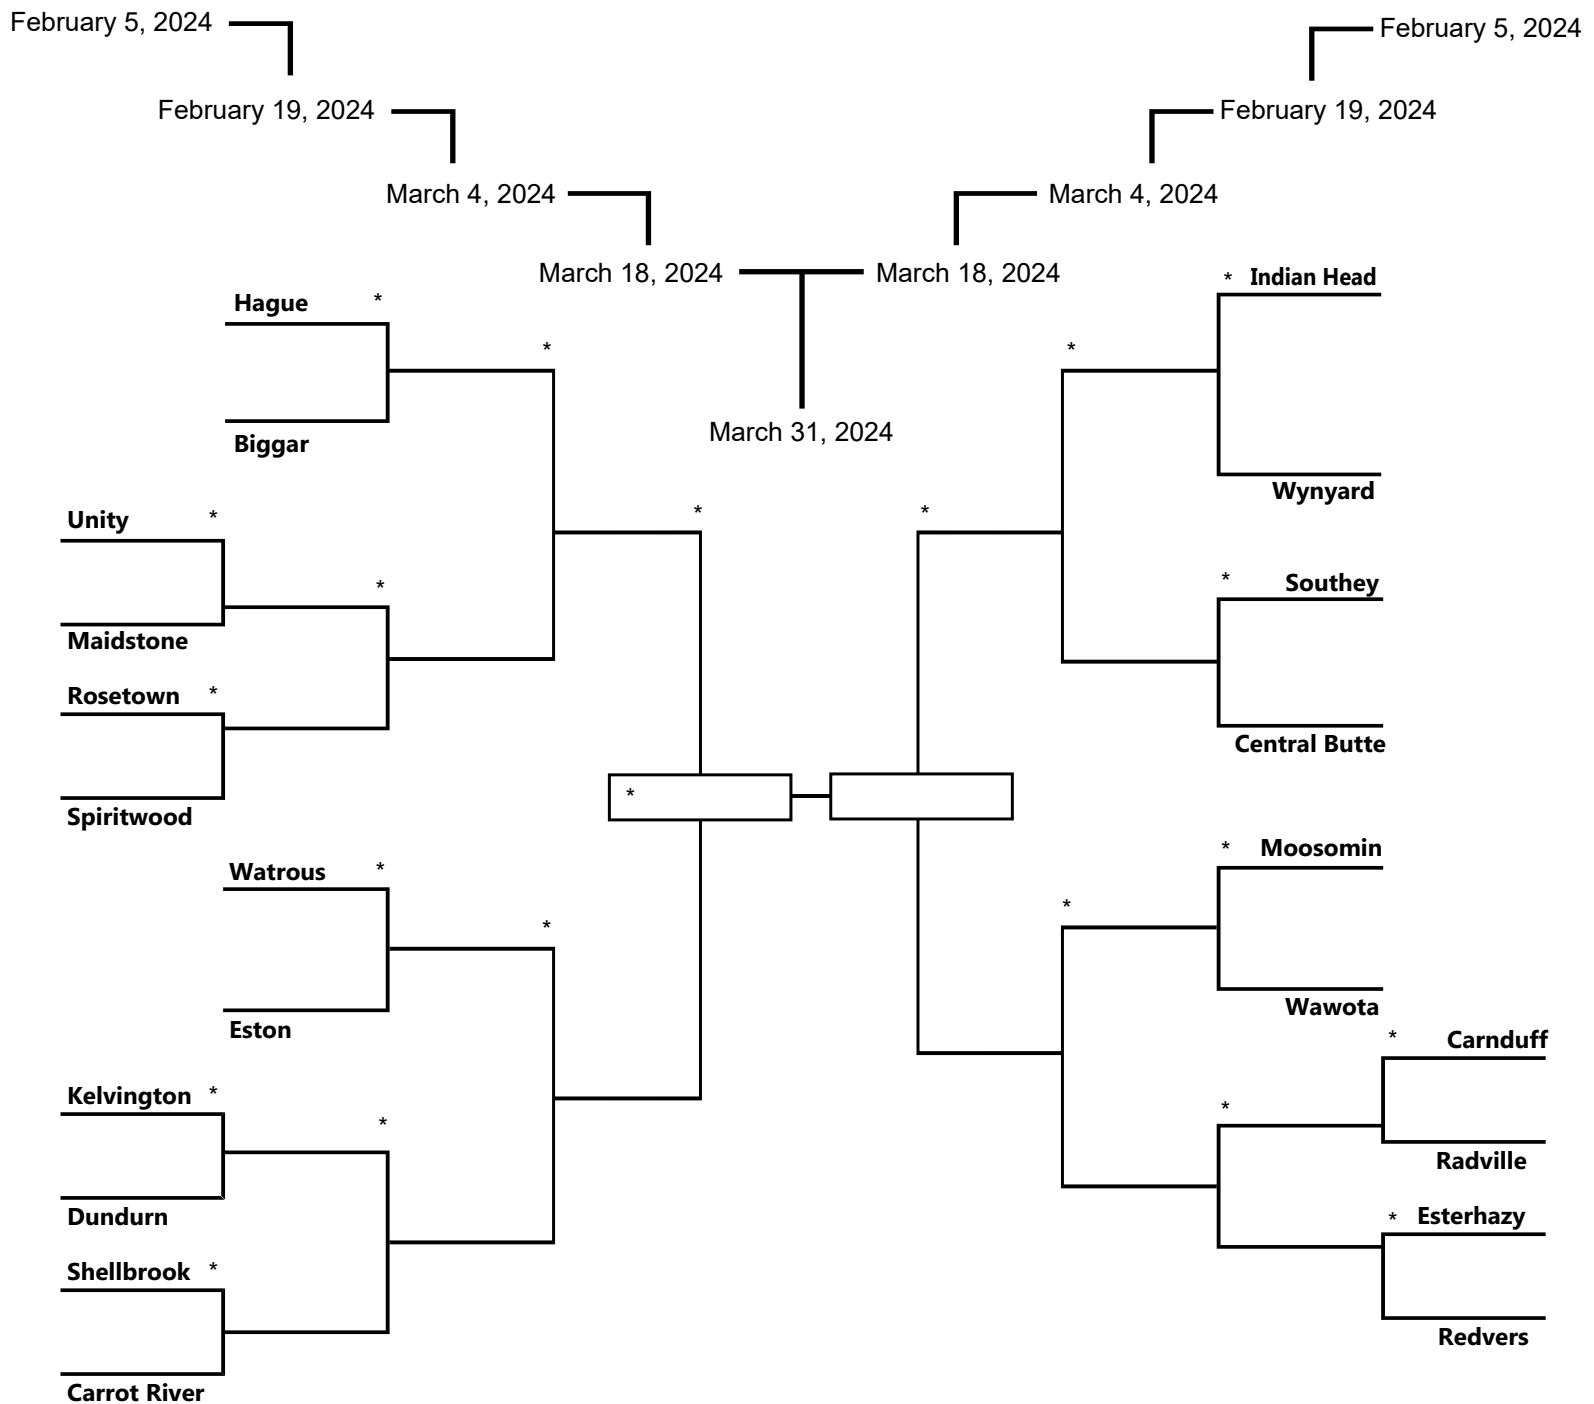

PROVINCIAL PLAYOFFS

HOCKEY SASKATCHEWAN 22 Team Draw

Division: UNDER-13

Category: C

Completed By

* - DENOTES HOME ICE

2023-24