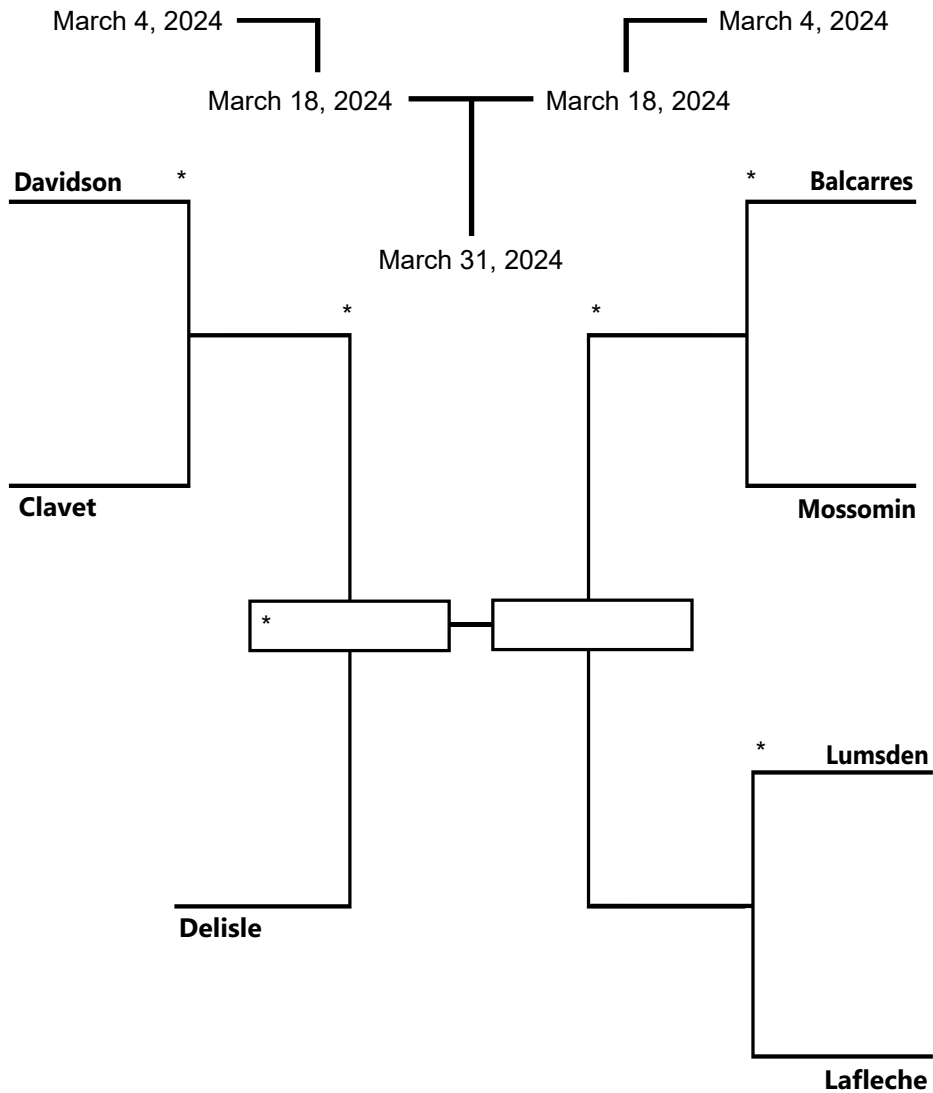

PROVINCIAL PLAYOFFS

HOCKEY SASKATCHEWAN 7 Team Draw

Division: FEMALE UNDER-13 Category: B

Completed By

* - DENOTES HOME ICE